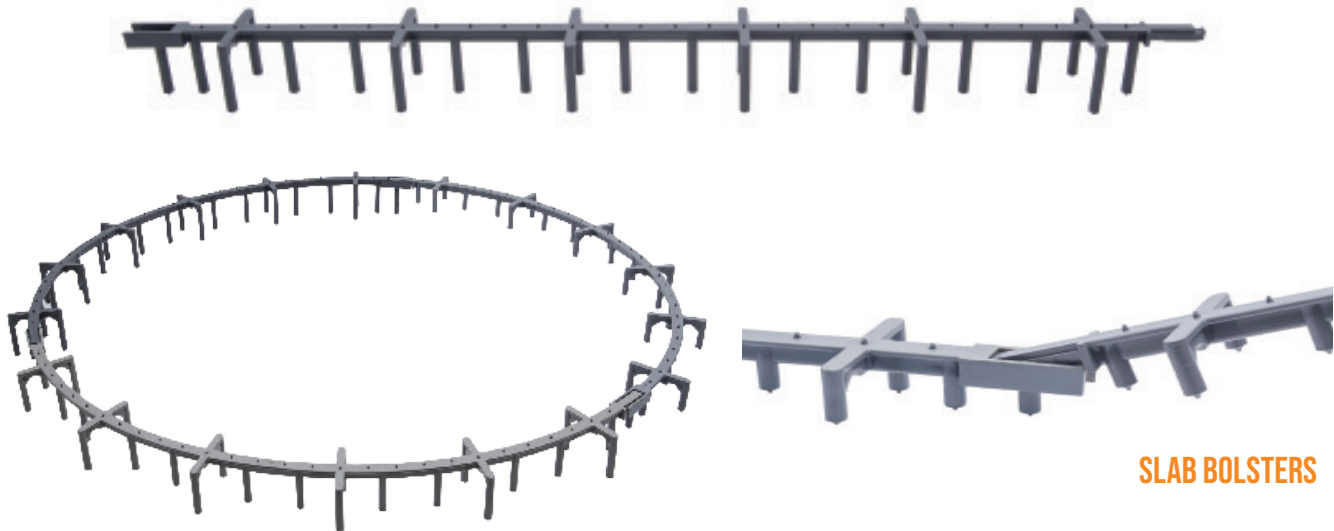

SLAB BOLSTERS

SLAB BOLSTERS

SLAB BOLSTERS

Art Mould's Slab Bolsters provide high weight load support for slab, precast, post-tension, tilt-wall and parking garage applications.

Available in 30" and 60" lengths, they are lightweight, can be used individually, or snapped together with a unique clip designed for easier and quicker installation.

Leg spacing is 2-1/2" with 1" bar guides. The arch design maximizes strength to reduce deflection between legs.

DETAILS

Sizes Available	3/4", 1", 1-1/4", 1-1/2", 1-3/4", 2", 2-1/4", 2-1/2", 2-3/4", 3"
Colour	Concrete Grey
Material	Reinforced, high-impact material
Strength	Impact resistant, weatherable temperature resistant resin Leg spacing is 2-1/2" with an arch design that maximizes strength to reduce deflection between legs
Packaging	In heavy-duty cartons for ease of transporting to and around job site. Individual pieces are 30" in length OR Pre-assembled in 60" lengths and bundled
Installation	Visit www.artmould.ca

SLAB BOLSTER SIZING

2-1/2 FT LENGTHS - BOXED

PART #	HEIGHT	HEIGHT	PC/BOX	FT/BOX	PC/PALLET	FT/PALLET	BOX/PALLET
AMSB-07	3/4"	20MM	150	375	3,600	9,000	24
AMSB-100	1"	25MM	120	300	2,880	7,200	24
AMSB-125	1-1/4"	32MM	100	250	2,400	6,000	24
AMSB-150	1-1/2"	40MM	90	225	2,160	5,400	24
AMSB-175	1-3/4"	44MM	80	200	1,920	4,800	24
AMSB-200	2"	50MM	70	175	1,680	4,200	24
AMSB-225	2-1/4"	57MM	70	175	1,680	4,200	24
AMSB-250	2-1/2"	63MM	60	150	1,440	3,600	24
AMSB-275	2-3/4"	70MM	60	150	1,440	3,600	24
AMSB-300	3"	76MM	50	125	1,200	3,600	24